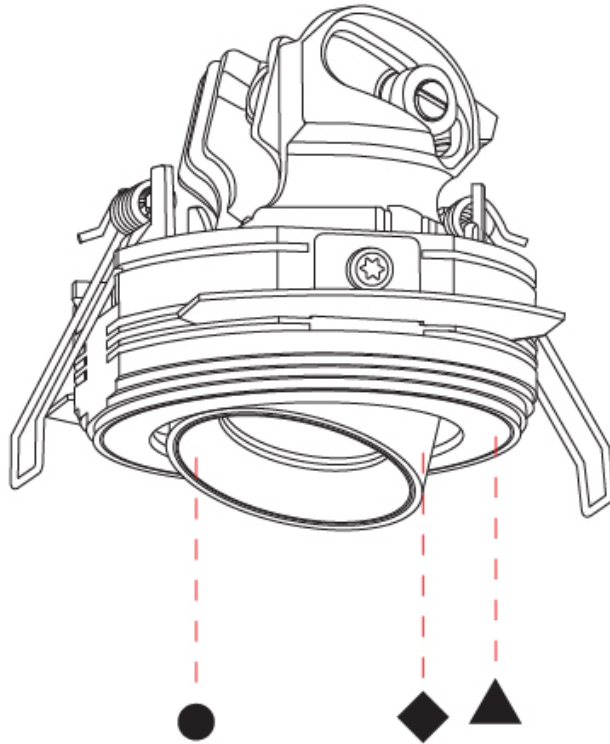

INVADER COMPACT ADJUSTABLE TRIMLESS

A35847-

PROJECT	_____
TYPE	_____
SPECIFIER	_____
QUANTITY	_____
DATE	_____

A