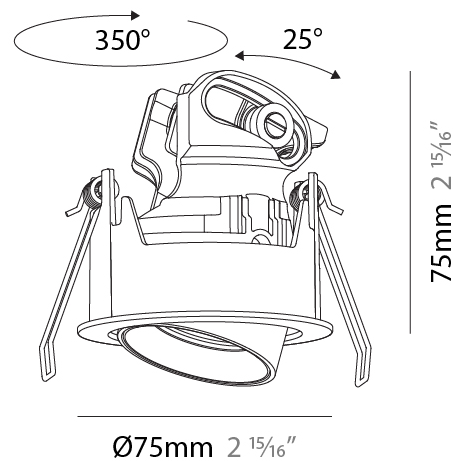

GENERAL

Series: Invader Compact
Subseries: Invader Compact Adjustable
Brand: Prolicht
Division: Architectural
Mounting Type: Recessed
Mounting Location: Ceiling
Subcategory: Downlight

PHYSICAL

Shape: Round
Diameter (mm): 75
Diameter (in): 2 15/16
Height (mm): 75
Height (in): 2 15/16
Ceiling Thickness (mm): 1 - 25
Ceiling Thickness (in): 1/16 - 1
Min. Recessing Depth (mm): 85
Min. Recessing Depth (in): 3 3/8
Light Distribution: Downlight
Fixture Finish: SSR / BKV / CWI / CRY / HAB / UFT / ITA / RUA / FTG / MYG / LOD / PUS / FRO / FUP / KIA / POP / BLS / SPG / MEY / GOH / GUM / CHC / COM / ABZ / JAG / OBR / MOS / ROR
Fixture Material: Aluminum
Cut-out Measurements: D. 68mm / 2 11/16"

ELECTRICAL

Lamp Type: LED (Zhaga Standard)
Input Wattage (W): 11
Total Output Wattage (W): 10
Dimming: Dali Dimming
Driver Included: No
Driver Location: Recessed Housing
Driver Type: Constant Current - 120Vac
Housing: See Components
Input Voltage (V): 120
Constant Current (MA): 250

LED

Number of LEDs: 1
Color Temperature (°K): Warm Dim
Max. Delivered Lumen (lm): 862
Nominal Lumen (lm): 1004
CRI: >90 CRI
Lamp Life (hrs): 50000

OPTICAL

Reflector°: 24 / 40 / 54
Adjustability: Rotational 350° / Tilt 25°

RATINGS AND CERTIFICATIONS

Certified By: Certified for North American Standards
IP rating: IP40