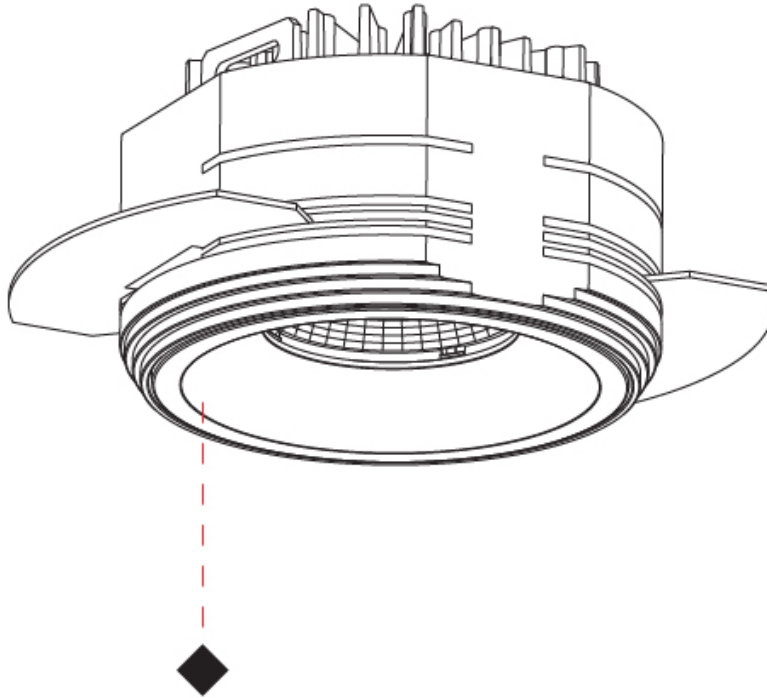

INVADER COMPACT TRIMLESS

A35810-

PROJECT	_____
TYPE	_____
SPECIFIER	_____
QUANTITY	_____
DATE	_____